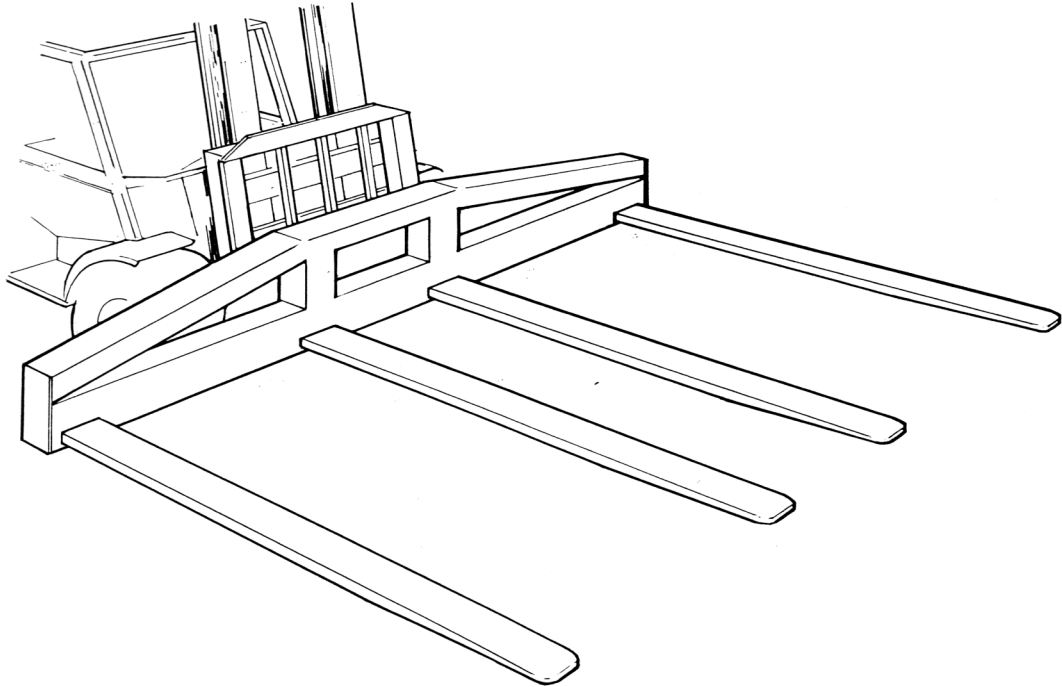

STRONG, DEPENDABLE ATTACHMENTS AND ACCESSORIES

2/3 Atlas Court
Welshpool
Western Australia 6106

Telephone: (08) 9458 7933
Facsimile: (08) 9458 1351
ABN 67 458 625 997

SPREADER FRAME

Model:	HSSF4-40
Capacity:	4000kgs @ 600mm
Width:	4000mm

Please note that alternate sizes are available.