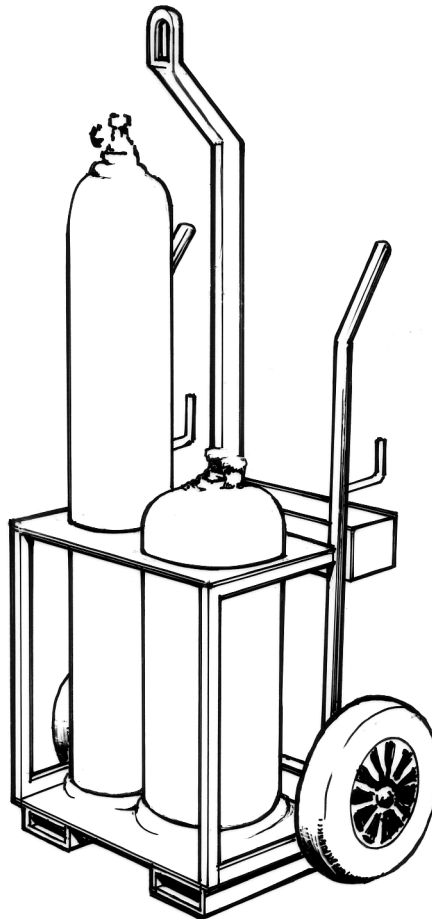

STRONG, DEPENDABLE ATTACHMENTS AND ACCESSORIES

2/3 Atlas Court
Welshpool
Western Australia 6106

Telephone: (08) 9458 7933
Facsimile: (08) 9458 1351
ABN 67 458 625 997

OXY TROLLEY

Model - HSOAT-200
Bottles - 1 G Oxy & 1 G Acetylene

**Supplied complete with pneumatic tyres, fork pockets, single point lift point & tool box.
Paint finished in safety golden yellow.**