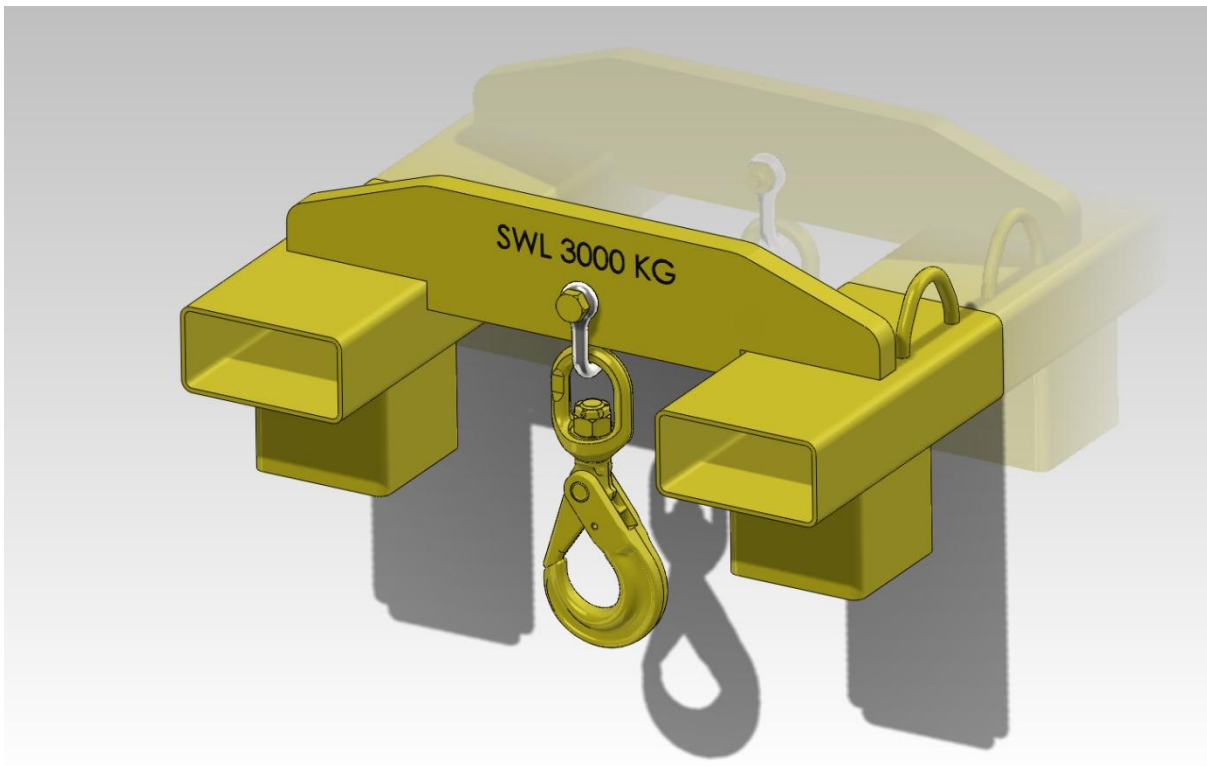

2/3 Atlas Court
Welshpool
Western Australia 6106

Telephone: (08) 9458 7933
Facsimile: (08) 9458 1351
ABN 67 458 625 997

SINGLE POINT LIFTING JIB

HSSPLJ-30

Capacity: 3000kg

Paint Finish: Golden Yellow