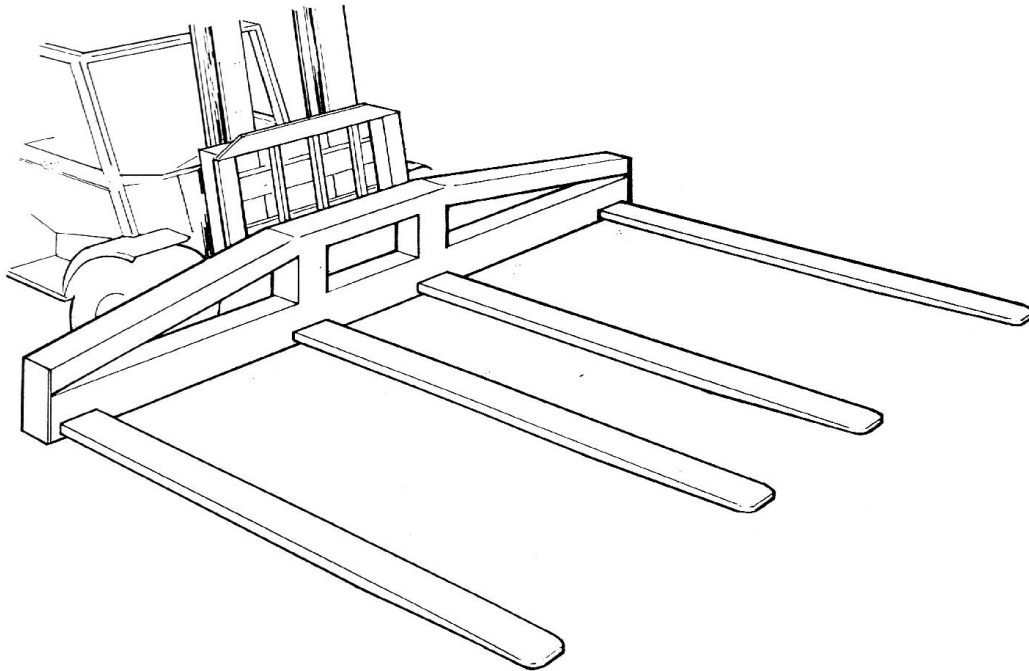

STRONG, DEPENDABLE ATTACHMENTS AND ACCESSORIES

2/3 Atlas Court
Welshpool
Western Australia 6106

Telephone: (08) 9458 7933
Facsimile: (08) 9458 1351
ABN 67 458 625 997

SPREADER FRAME

Model:	HSSF4-40
Capacity:	4000kgs @ 600mm
Width:	4000mm

Please note that alternate sizes are available.