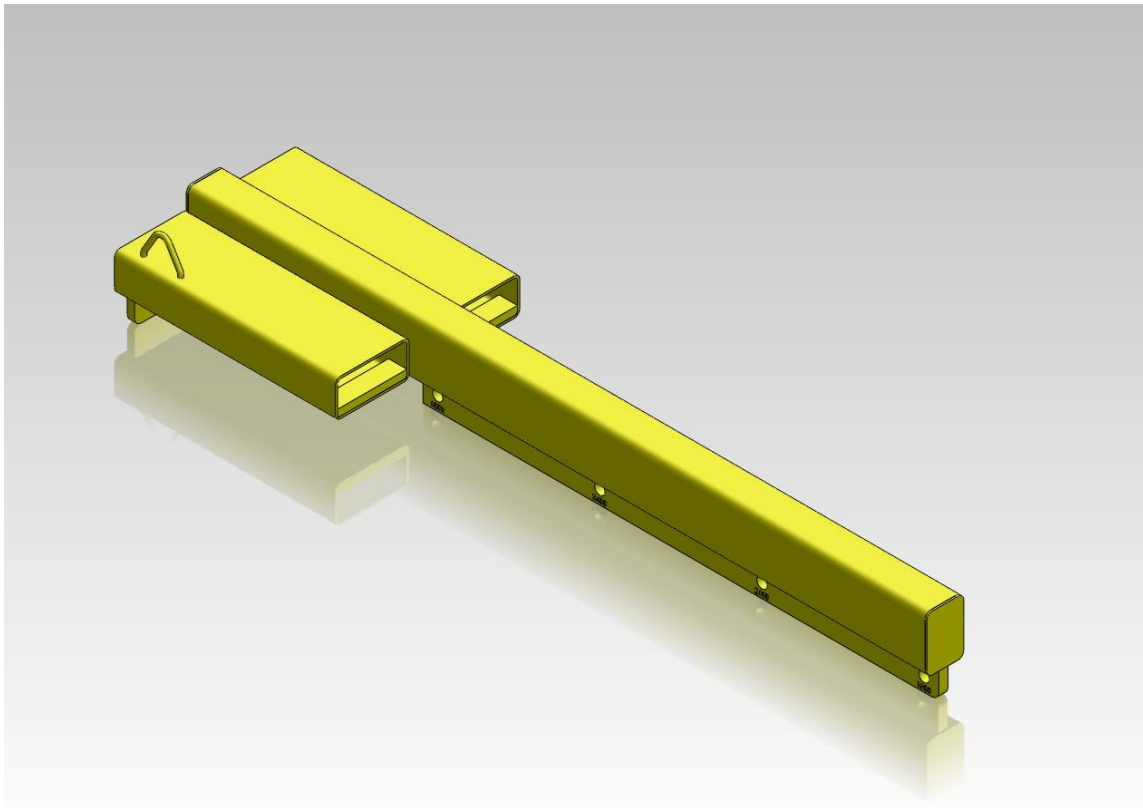

2/3 Atlas Court
Welshpool
Western Australia 6106

Telephone: (08) 9458 7933
Facsimile: (08) 9458 1351
ABN 67 458 625 997

6.0T Fixed JIB

HSFJ-60

Position	Capacity	Horizontal CG	Vertical CG
POS 1 @ 640mm	6000kg	775mm	55mm
POS 2 @ 1080mm	3400kg	775mm	55mm
POS 3 @ 1520mm	2600kg	775mm	55mm
POS 4 @ 1960mm	1800kg	775mm	55mm

Unit Weight: 115kg

Paint Finish: Golden Yellow