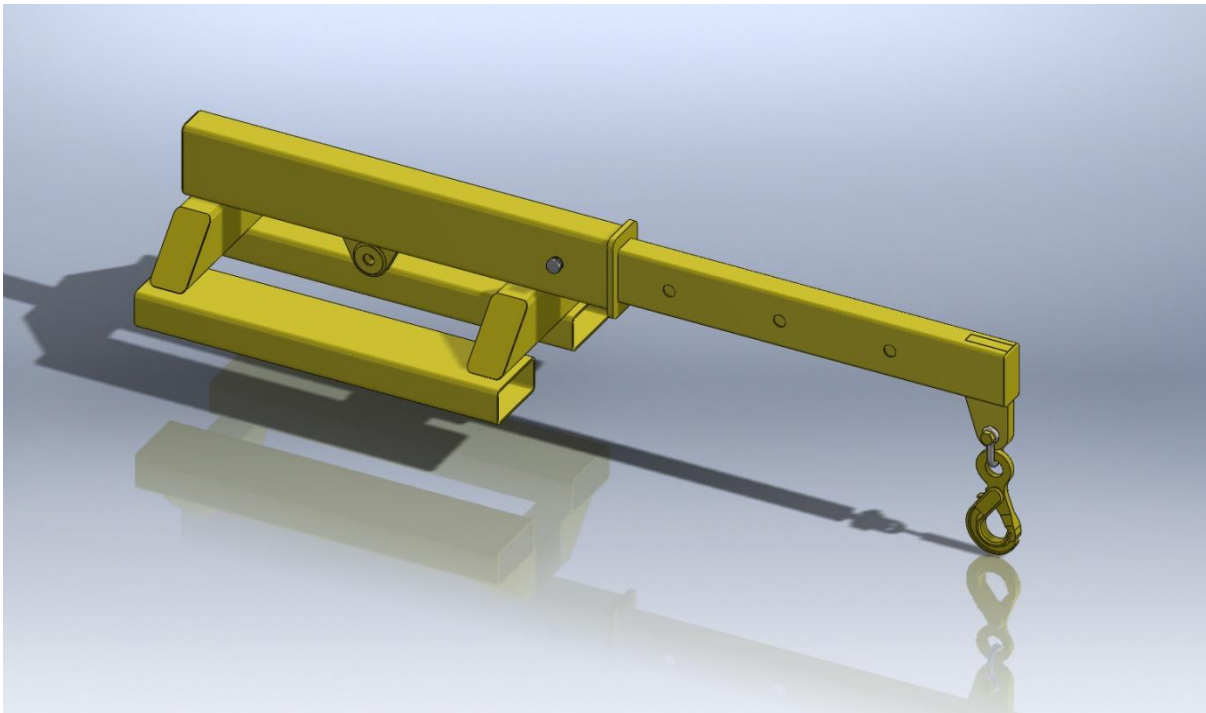

2/3 Atlas Court
Welshpool
Western Australia 6106

Telephone: (08) 9458 7933
Facsimile: (08) 9458 1351
ABN 67 458 625 997

8.0T EXTENDABLE JIB

HSEJ-80

Position	Capacity	Horizontal CG	Vertical CG
POS 1 @ 500mm	8000kg	600mm	105mm
POS 2 @ 1290mm	4250kg	600mm	105mm
POS 3 @ 1600mm	3200kg	660mm	105mm
POS 4 @ 1910mm	2500kg	720mm	105mm
POS 5 @ 2220mm	2000kg	790mm	105mm

Unit Weight: 145kg

Supplied with 8.0t shackle & hook

Supplied with clevis & linch pin