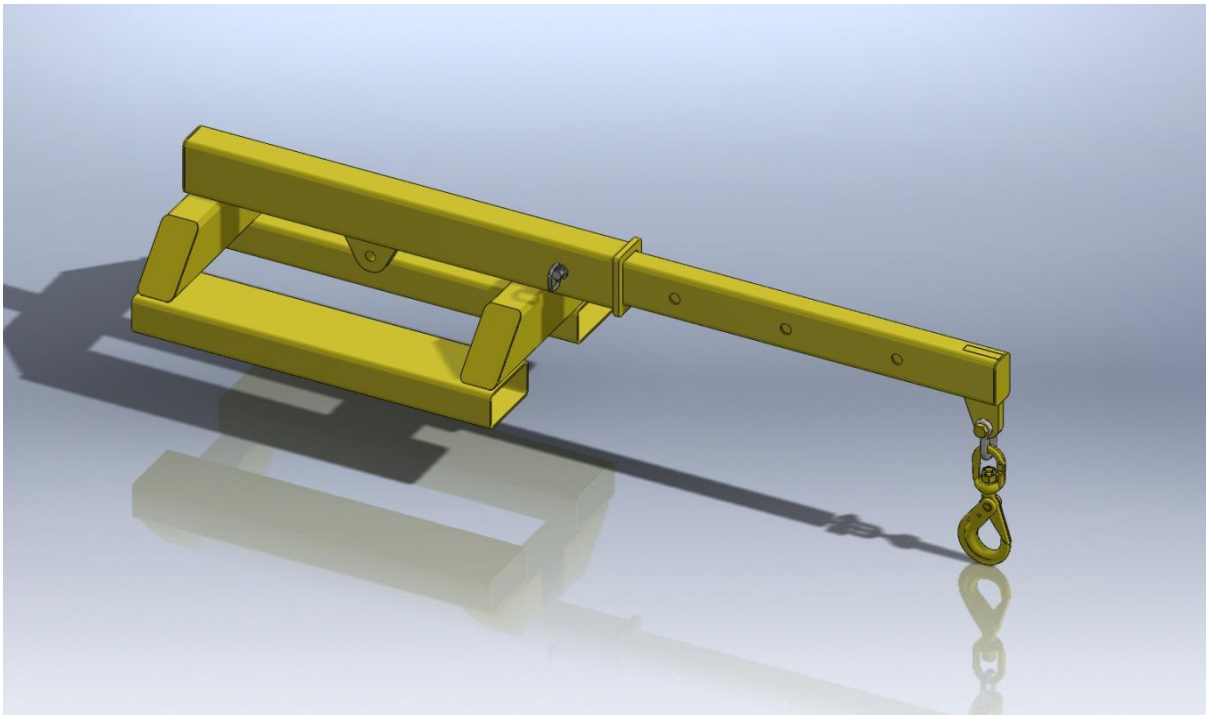

2/3 Atlas Court
Welshpool
Western Australia 6106

Telephone: (08) 9458 7933
Facsimile: (08) 9458 1351
ABN 67 458 625 997

6.0T EXTENDABLE JIB

HSEJ-60

Position	Capacity	Horizontal CG	Vertical CG
POS 1 @ 500mm	6000kg	500mm	100mm
POS 2 @ 1360mm	3200kg	500mm	100mm
POS 3 @ 1670mm	2400kg	570mm	100mm
POS 4 @ 1980mm	2000kg	635mm	100mm
POS 5 @ 2215mm	1600kg	705mm	100mm

Unit weight:

145kg

Paint Finish:

Golden Yellow