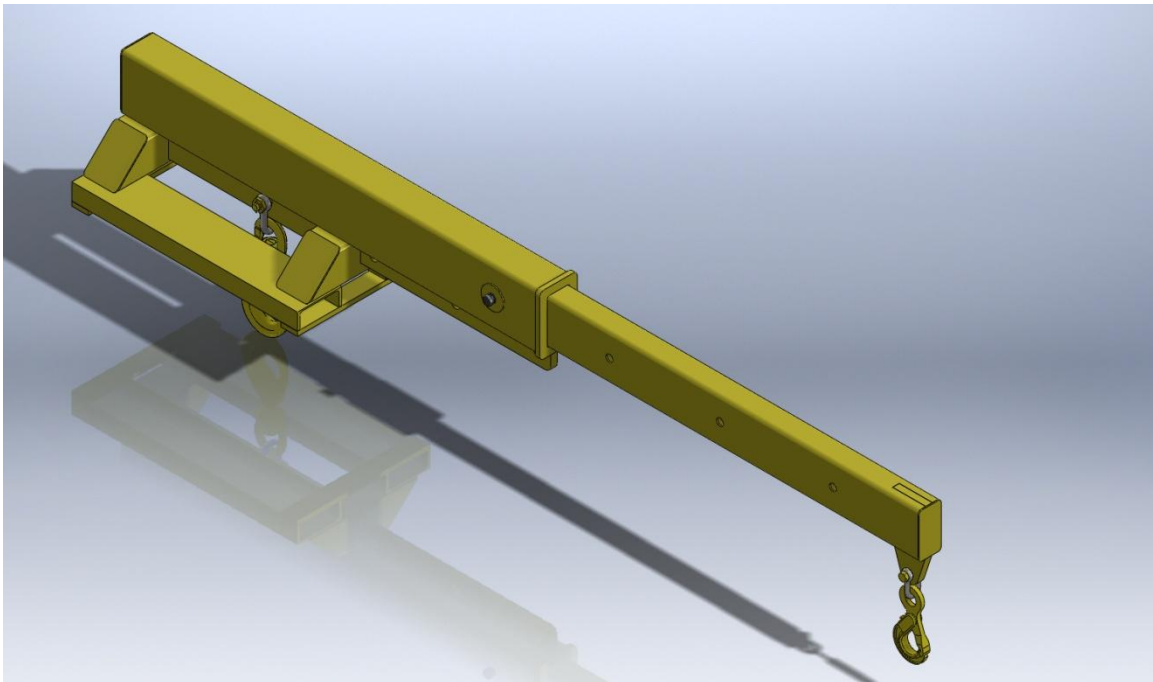

## 12.0T EXTENDABLE JIB

### HSEJ-120

Position	Capacity	Horizontal CG	Vertical CG
POS 1 @ 600mm	12 000kg	885mm	255mm
POS 2 @ 1080mm	10 000kg	885mm	255mm
POS 3 @ 1450mm	7500kg	885mm	255mm
POS 4 @ 1820mm	6000kg	885mm	255mm
POS 5 @ 1990mm	5000kg	885mm	255mm
POS 6 @ 2500mm	3200kg	1021mm	255mm
POS 7 @ 3000mm	2000kg	1160mm	255mm
Pos 8 @ 3500mm	1000kg	1295mm	255mm

Unit Weight: 270kg

Paint Finish: Golden Yellow