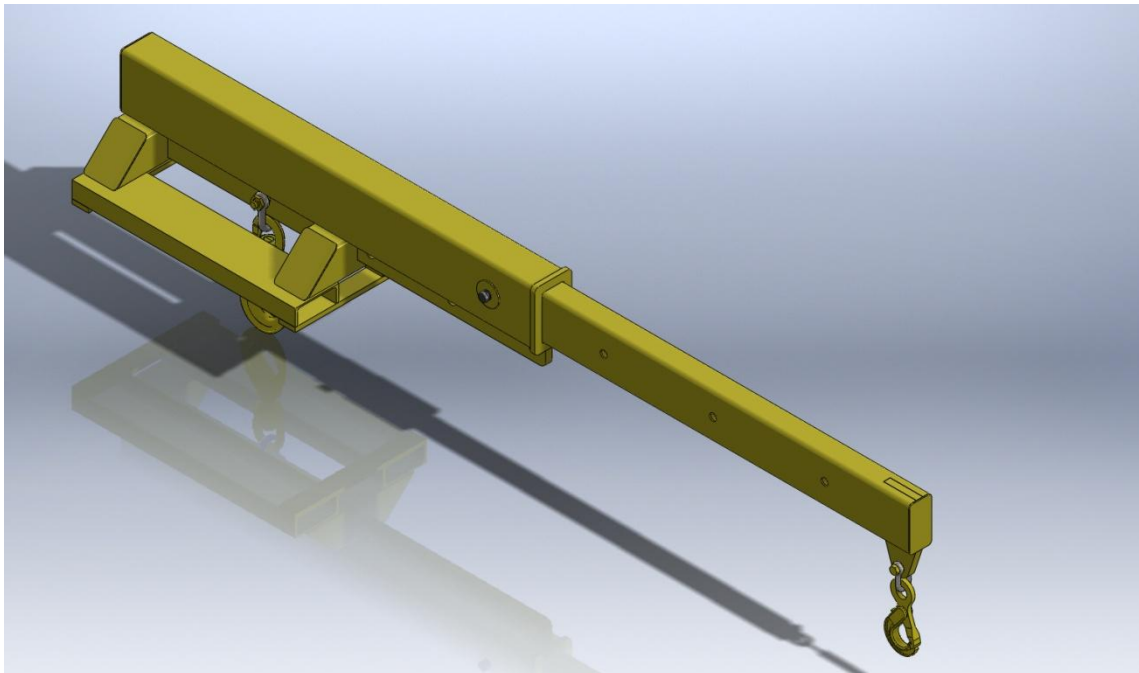

## 10.0T EXTENDABLE JIB

### HSEJ-100

Position	Capacity	Horizontal CG	Vertical CG
POS 1 @ 600mm	12 000kg	885mm	255mm
POS 2 @ 1080mm	10 000kg	885mm	255mm
POS 3 @ 1450mm	7500kg	885mm	255mm
POS 4 @ 1820mm	6000kg	885mm	255mm
POS 5 @ 1990mm	5000kg	885mm	255mm
POS 6 @ 2500mm	3200kg	1021mm	255mm
POS 7 @ 3000mm	2000kg	1160mm	255mm
POS 8 @ 3500mm	1000kg	1295mm	255mm

Unit Weight:

270kg

Paint Finish:

Golden Yellow