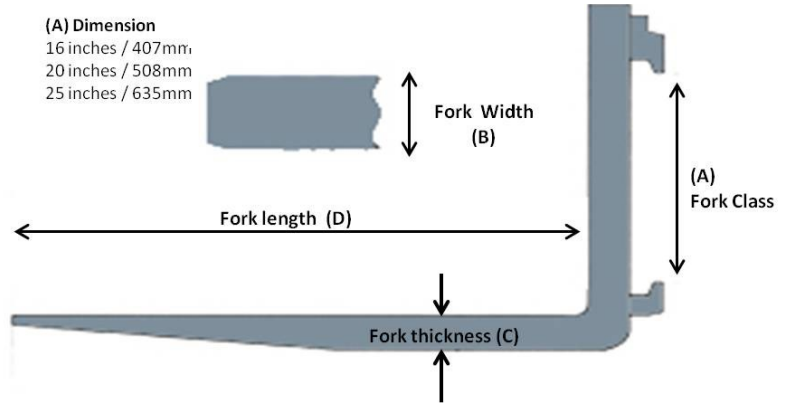

Tynes Class II

- Class
- Class II 16 inches / 407mm
- Class III 20 inches / 508mm
- Class IV 25 inches / 635mm

Cascade Part No	HS Part No	Specs	HCG	VCG	MASS	CAP @ 600mm
Class 2 Tynes						
B2020482	CFT2-0500501220	CL2A 50x50mm x 1220mm	420	107	78	1800
B2020482-SEL	CFT2B-0500501220	CL2B 50x50mm x 1220mm	420	107	78	1800
B2A36SD	CFT2-100035915	CL2A 100x35mm x 915mm	229		74	1700
B2A42SD	CFT2-1000351070	CL2A 100x35mm x 1070mm	318	33	80	1700
B2B42SD	CFT2-1000401070	CL2A 100x40mm x 1070mm	318	39	90	2500
B2B48SD	CFT2-1000401220	CL2A 100x40mm x 1220mm	368	37	98	2500
B2B54SD	CFT2-1000401370	CL2A 100x40mm x 1370mm	434	35	108	2500
B2B60SD	CFT2-1000401530	CL2A 100x40mm x 1525mm	503	98	116	2500
B2B72SD	CFT2-1000401830	CL2A 100x40mm x 1830mm	575	98	134	2500
B2C42SD	CFT2-1200401070	CL2A 120x40mm x 1070mm	305	36	108	2500
B2C48SD	CFT2-1200401220	CL2A 120x40mm x 1220mm	371	35	120	2500
B2C54SD	CFT2-1200401370	CL2A 120x40mm x 1370mm	439	33	130	2500
B2C60SD	CFT2-1200401530	CL2A 120x40mm x 1530mm	508	31	140	2500
B2C72SD	CFT2-1200401830	CL2A 120x40mm x 1830mm	575	31	170	2500
B2F42SD	CFT2-1200451070	CL2A 120x45mm x 1070mm	265		108	2500
B2F48SD	CFT2-1200451220	CL2A 120x45mm x 1220mm	329		120	2500
B2F60SD	CFT2-1200451530	CL2A 120x45mm x 1530mm	648		140	2500
B2F72SD	CFT2-1200451830	CL2A 120x45mm x 1830mm	780	91	170	2500
B2F84SD	CFT2-1200452135	CL2A 120x45mm x 2130mm	780	27	220	2500
B2F96SD	CFT2-1200452440	CL2A 120x45mm x 2440mm	926	75	248	2500